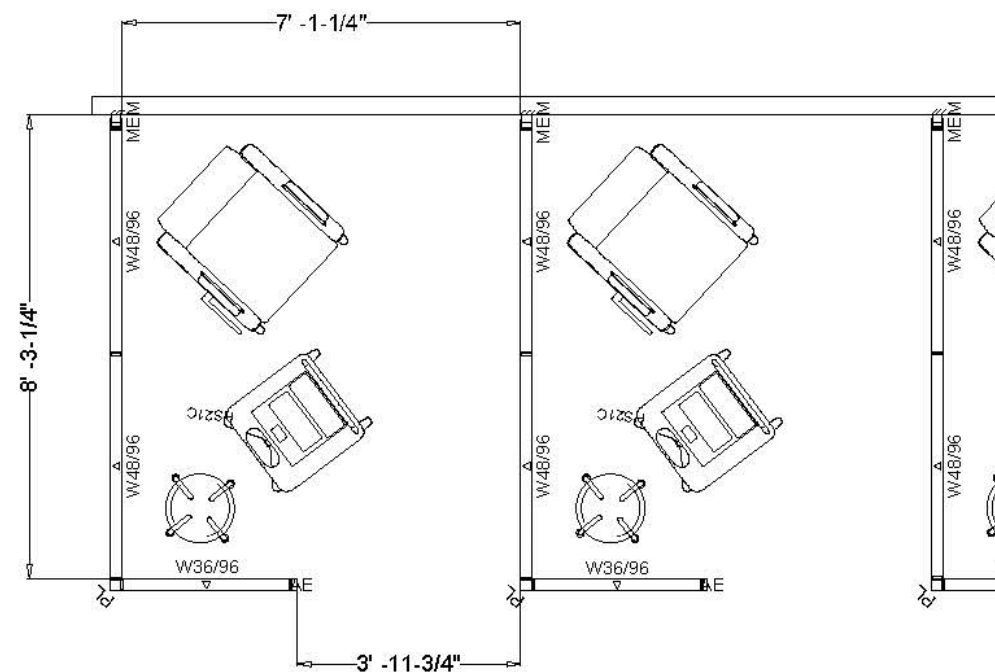

Rapid Response

Walls Thoughtstarters – Privacy Wall Cornice Height

03/26/2020

Steelcase

Privacy Wall Thoughtstarters

EXAM ROOM

with door (8'-0" h)

ISOMETRIC VIEW

PLAN VIEW

ISOMETRIC VIEW

EXAM ROOM

no door (8'-0" h)

PLAN VIEW

ISOMETRIC VIEW

TRIAGE UNITS

(8'-0" h)

*mini-ends must be fastened to fixed walls

PLAN VIEW

TRIAGE UNITS

(8'-0" h)

ISOMETRIC VIEW

PLAN VIEW

PATIENT BAYS

(8'-0" h)

*mini-ends must be fastened to fixed walls

ISOMETRIC VIEW

PLAN VIEW

Steelcase