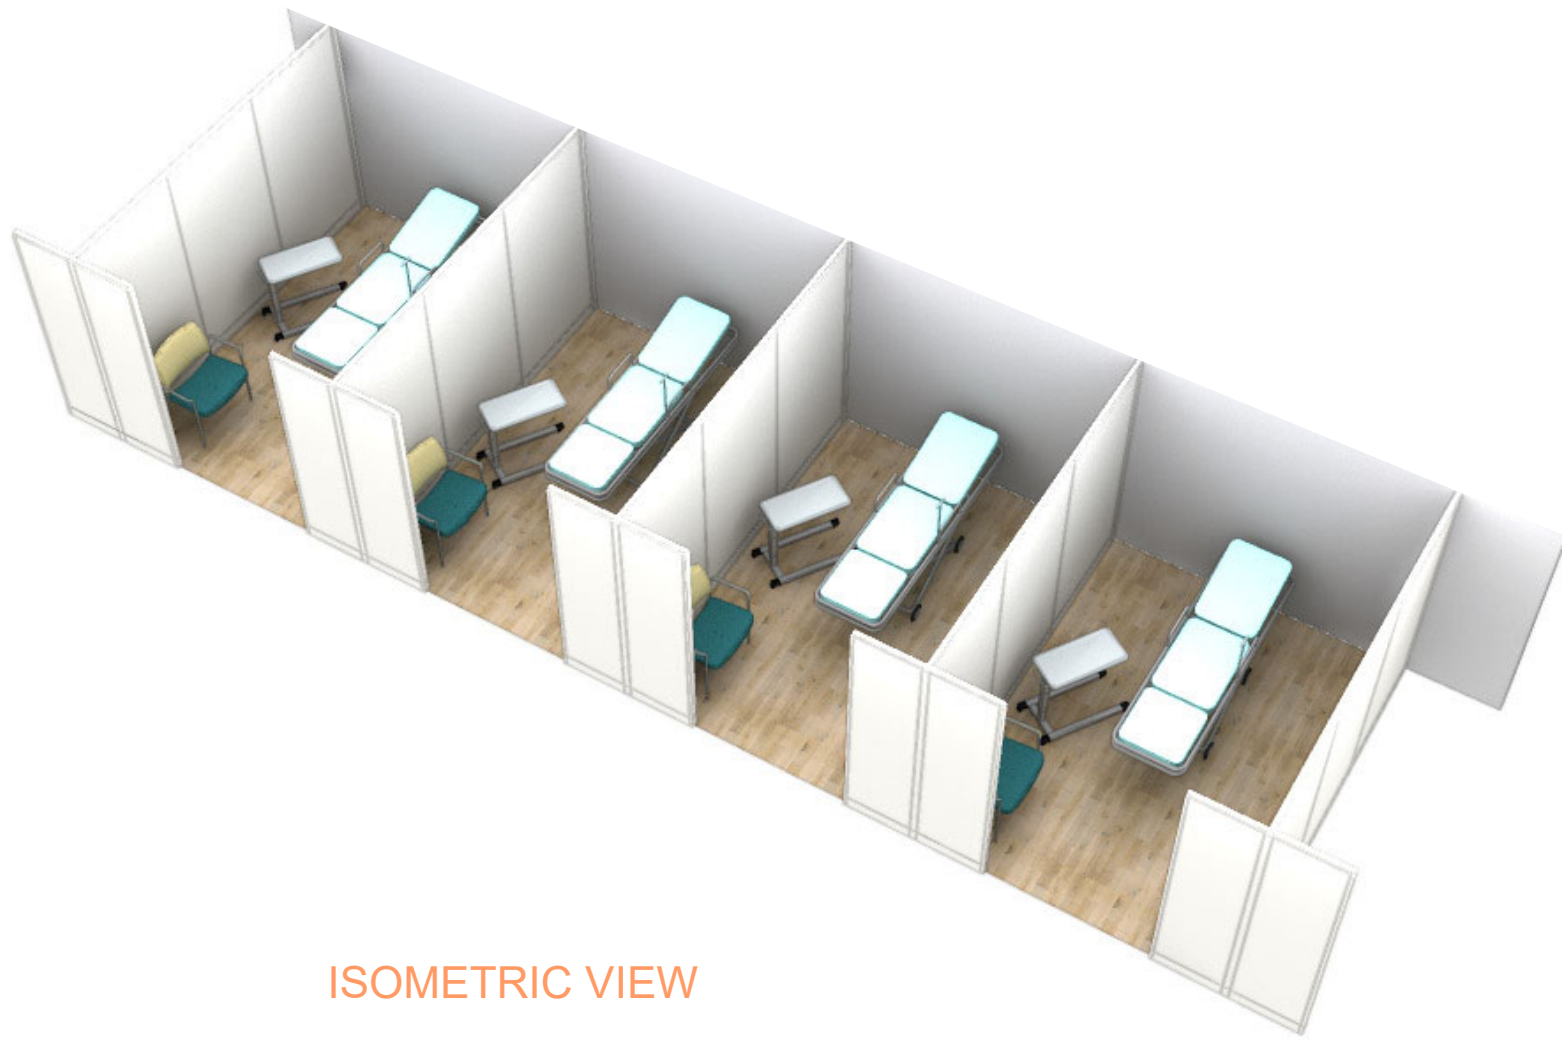

Rapid Response

Walls Thoughtstarters – Privacy Wall Cornice Height

03/26/2020

Steelcase

Privacy Wall Thoughtstarters

EXAM ROOM

with door (8'-0" h)

ISOMETRIC VIEW

PLAN VIEW

ISOMETRIC VIEW

EXAM ROOM

no door (8'-0" h)

PLAN VIEW

ISOMETRIC VIEW

TRIAGE UNITS

(8'-0" h)

*mini-ends must be fastened to fixed walls

PLAN VIEW

TRIAGE UNITS

(8'-0" h)

ISOMETRIC VIEW

PLAN VIEW

PATIENT BAYS

(8'-0" h)

*mini-ends must be fastened to fixed walls

ISOMETRIC VIEW

PLAN VIEW

Steelcase