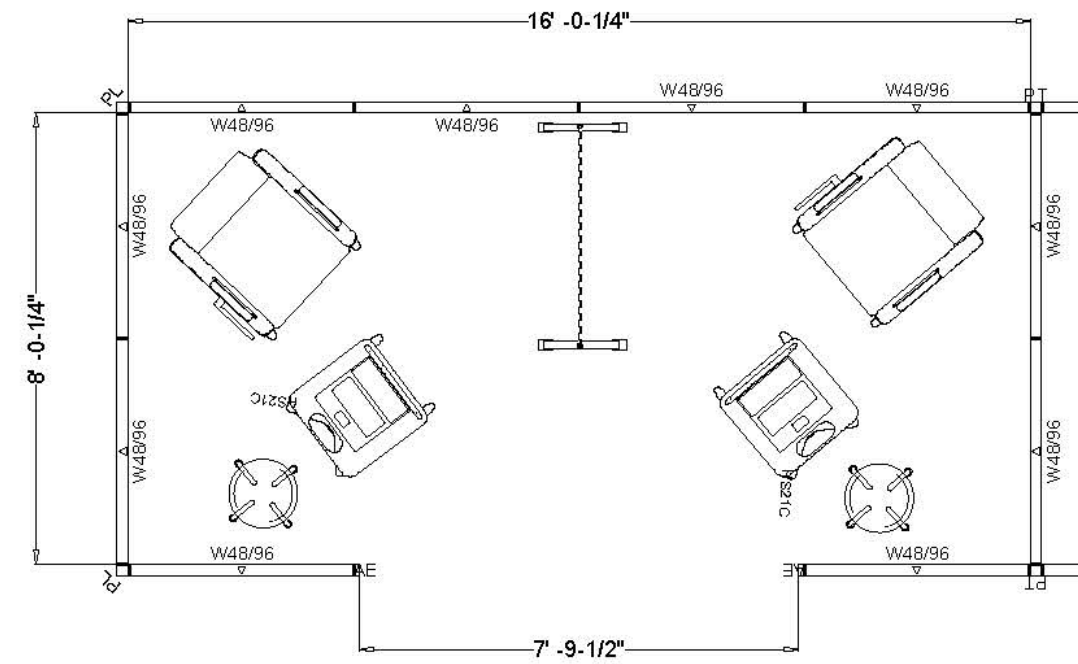

Rapid Response

Walls Thoughtstarters – Privacy Wall Cornice Height

03/26/2020

Steelcase

Privacy Wall Thoughtstarters

EXAM ROOM

with door (8'-0" h)

ISOMETRIC VIEW

PLAN VIEW

ISOMETRIC VIEW

EXAM ROOM

no door (8'-0" h)

PLAN VIEW

ISOMETRIC VIEW

TRIAGE UNITS

(8'-0" h)

*mini-ends must be fastened to fixed walls

PLAN VIEW

TRIAGE UNITS

(8'-0" h)

ISOMETRIC VIEW

PLAN VIEW

PATIENT BAYS

(8'-0" h)

*mini-ends must be fastened to fixed walls

ISOMETRIC VIEW

PLAN VIEW

Steelcase