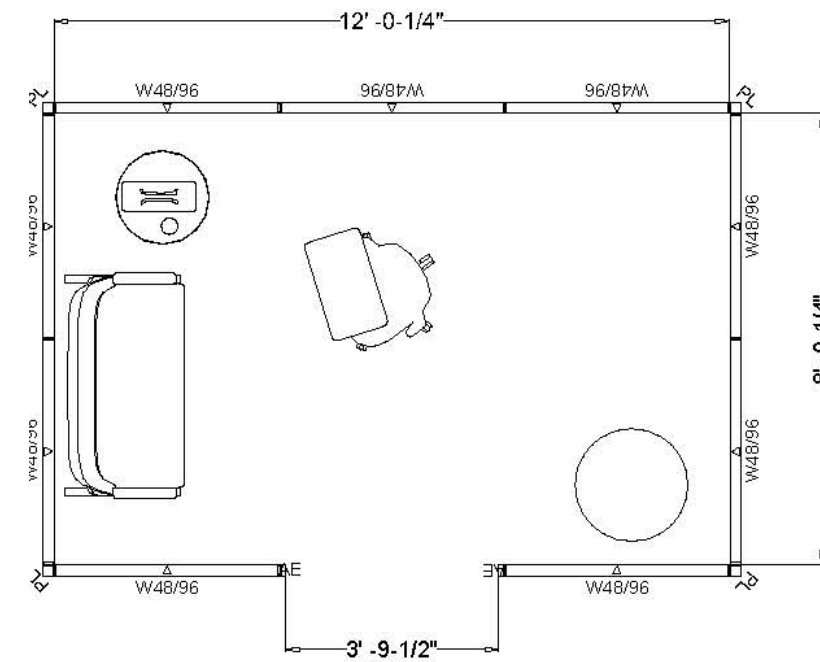

Rapid Response

Walls Thoughtstarters – Privacy Wall Cornice Height

03/26/2020

Steelcase

Privacy Wall Thoughtstarters

EXAM ROOM

with door (8'-0" h)

ISOMETRIC VIEW

PLAN VIEW

ISOMETRIC VIEW

EXAM ROOM

no door (8'-0" h)

PLAN VIEW

ISOMETRIC VIEW

TRIAGE UNITS

(8'-0" h)

*mini-ends must be fastened to fixed walls

PLAN VIEW

TRIAGE UNITS

(8'-0" h)

ISOMETRIC VIEW

PLAN VIEW

PATIENT BAYS

(8'-0" h)

*mini-ends must be fastened to fixed walls

ISOMETRIC VIEW

PLAN VIEW

Steelcase