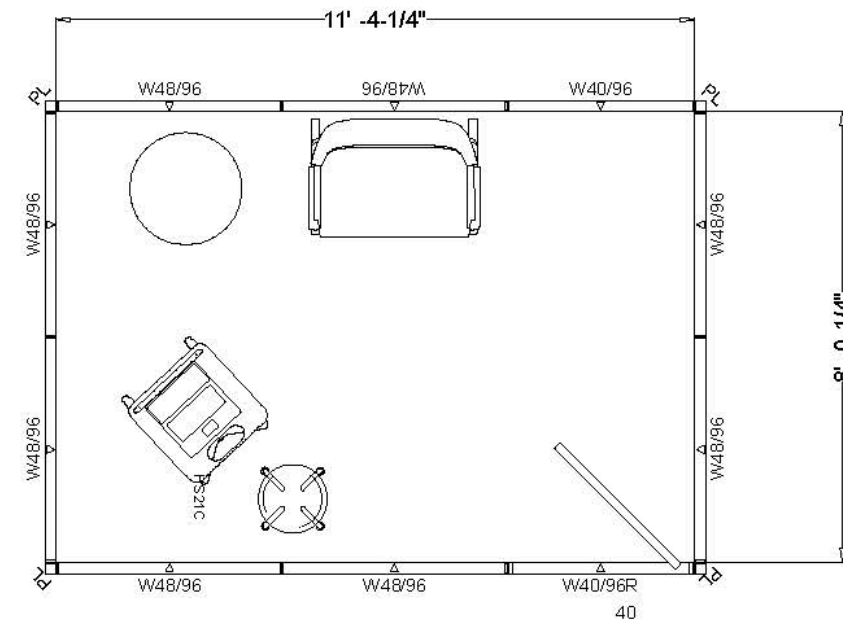

Rapid Response

Walls Thoughtstarters – Privacy Wall Cornice Height

03/26/2020

Steelcase

Privacy Wall Thoughtstarters

EXAM ROOM

with door (8'-0" h)

ISOMETRIC VIEW

PLAN VIEW

ISOMETRIC VIEW

EXAM ROOM

no door (8'-0" h)

PLAN VIEW

ISOMETRIC VIEW

TRIAGE UNITS

(8'-0" h)

*mini-ends must be fastened to fixed walls

PLAN VIEW

TRIAGE UNITS

(8'-0" h)

ISOMETRIC VIEW

PLAN VIEW

PATIENT BAYS

(8'-0" h)

*mini-ends must be fastened to fixed walls

ISOMETRIC VIEW

PLAN VIEW

Steelcase