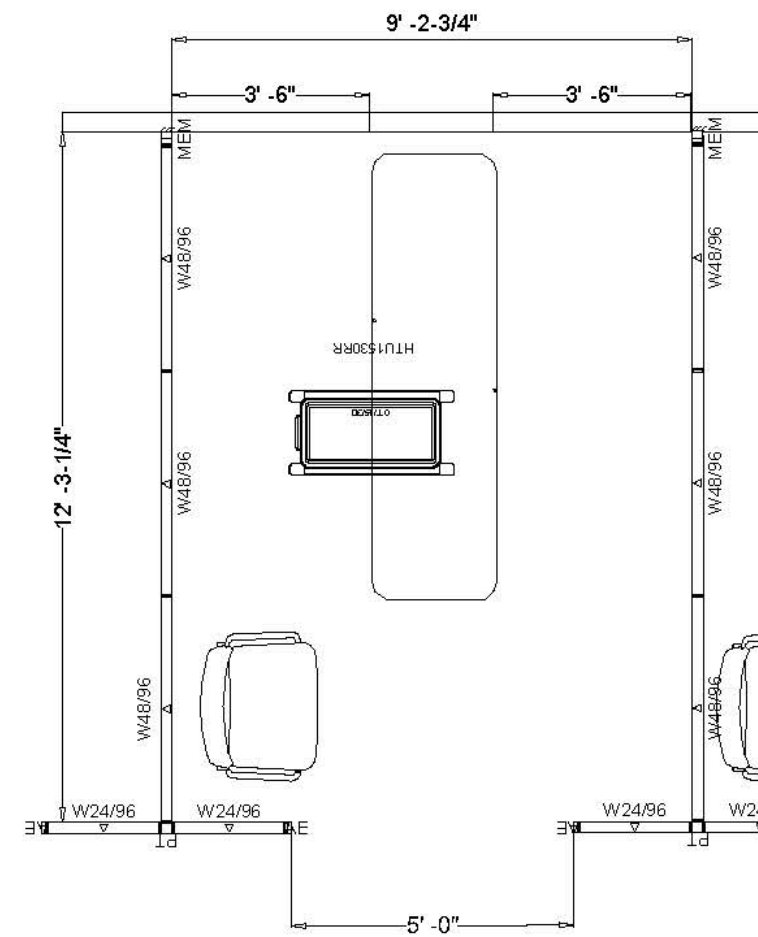

Rapid Response

Walls Thoughtstarters – Privacy Wall Cornice Height

03/26/2020

Steelcase

Privacy Wall Thoughtstarters

EXAM ROOM

with door (8'-0" h)

ISOMETRIC VIEW

PLAN VIEW

ISOMETRIC VIEW

EXAM ROOM

no door (8'-0" h)

PLAN VIEW

ISOMETRIC VIEW

TRIAGE UNITS

(8'-0" h)

*mini-ends must be fastened to fixed walls

PLAN VIEW

TRIAGE UNITS

(8'-0" h)

ISOMETRIC VIEW

PLAN VIEW

PATIENT BAYS

(8'-0" h)

*mini-ends must be fastened to fixed walls

ISOMETRIC VIEW

PLAN VIEW

Steelcase