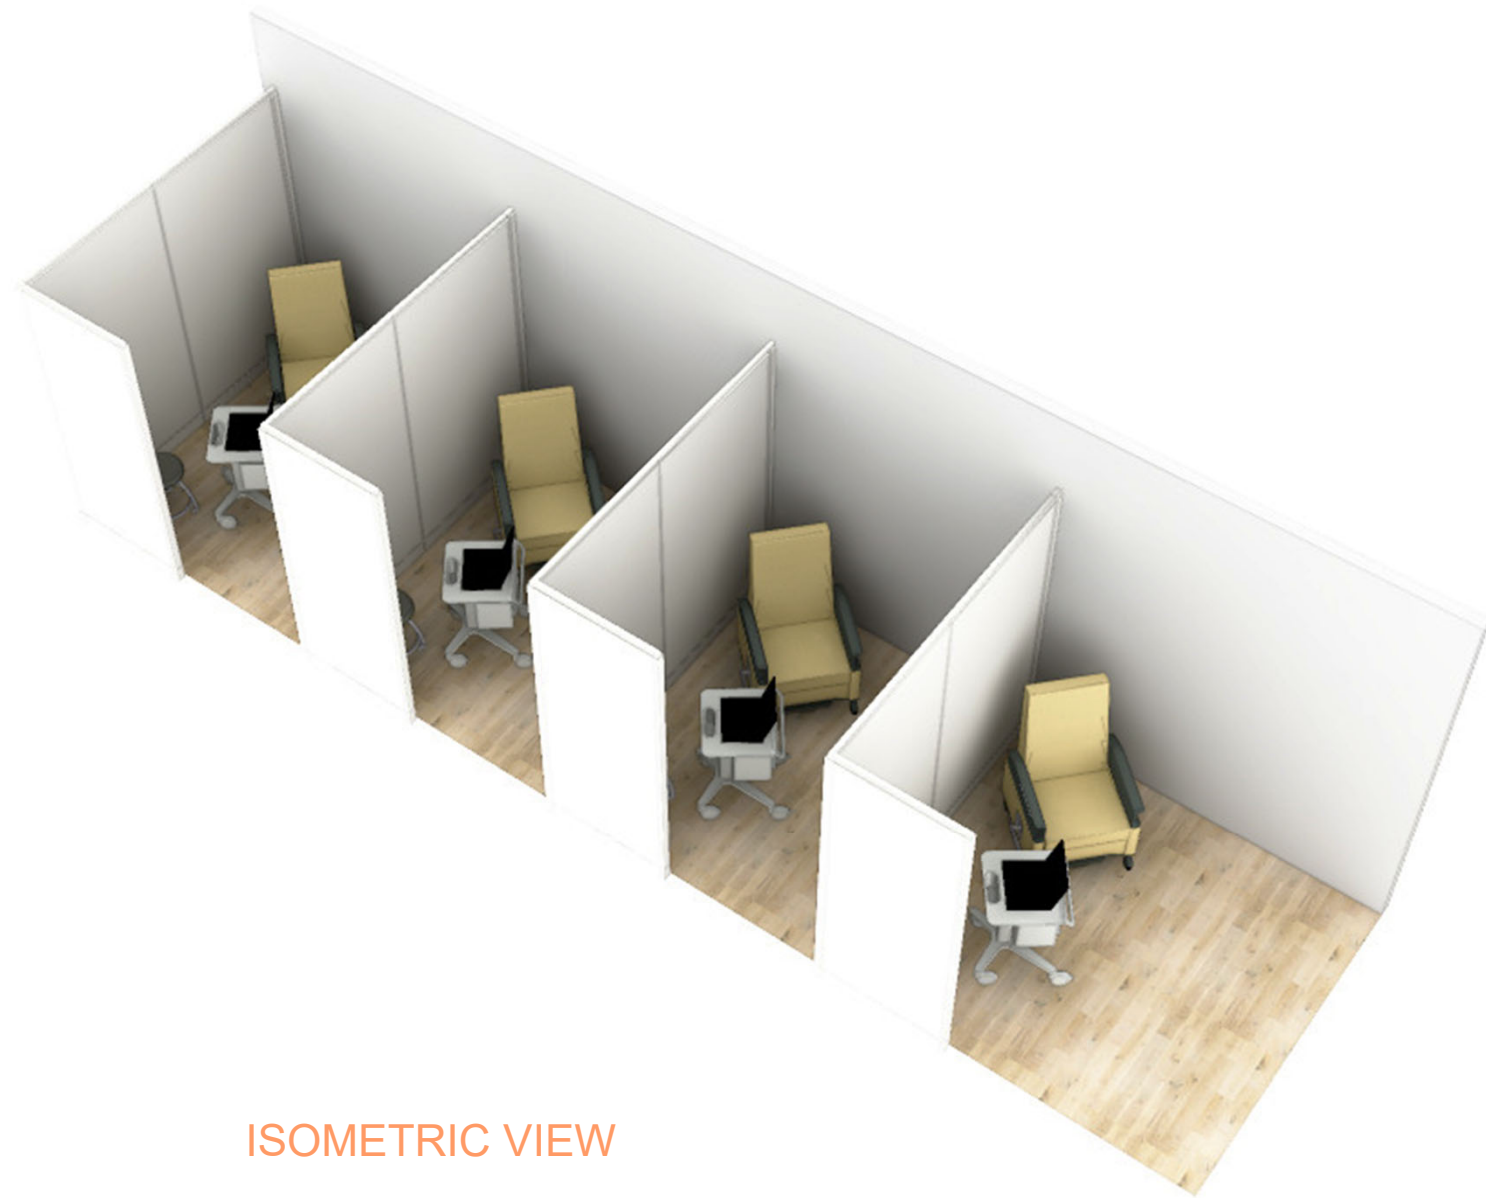

Rapid Response

Walls Thoughtstarters – Privacy Wall Cornice Height

03/26/2020

Steelcase

Privacy Wall Thoughtstarters

EXAM ROOM

with door (8'-0" h)

ISOMETRIC VIEW

PLAN VIEW

ISOMETRIC VIEW

EXAM ROOM

no door (8'-0" h)

PLAN VIEW

ISOMETRIC VIEW

TRIAGE UNITS

(8'-0" h)

*mini-ends must be fastened to fixed walls

PLAN VIEW

TRIAGE UNITS

(8'-0" h)

ISOMETRIC VIEW

PLAN VIEW

PATIENT BAYS

(8'-0" h)

*mini-ends must be fastened to fixed walls

ISOMETRIC VIEW

PLAN VIEW

Steelcase