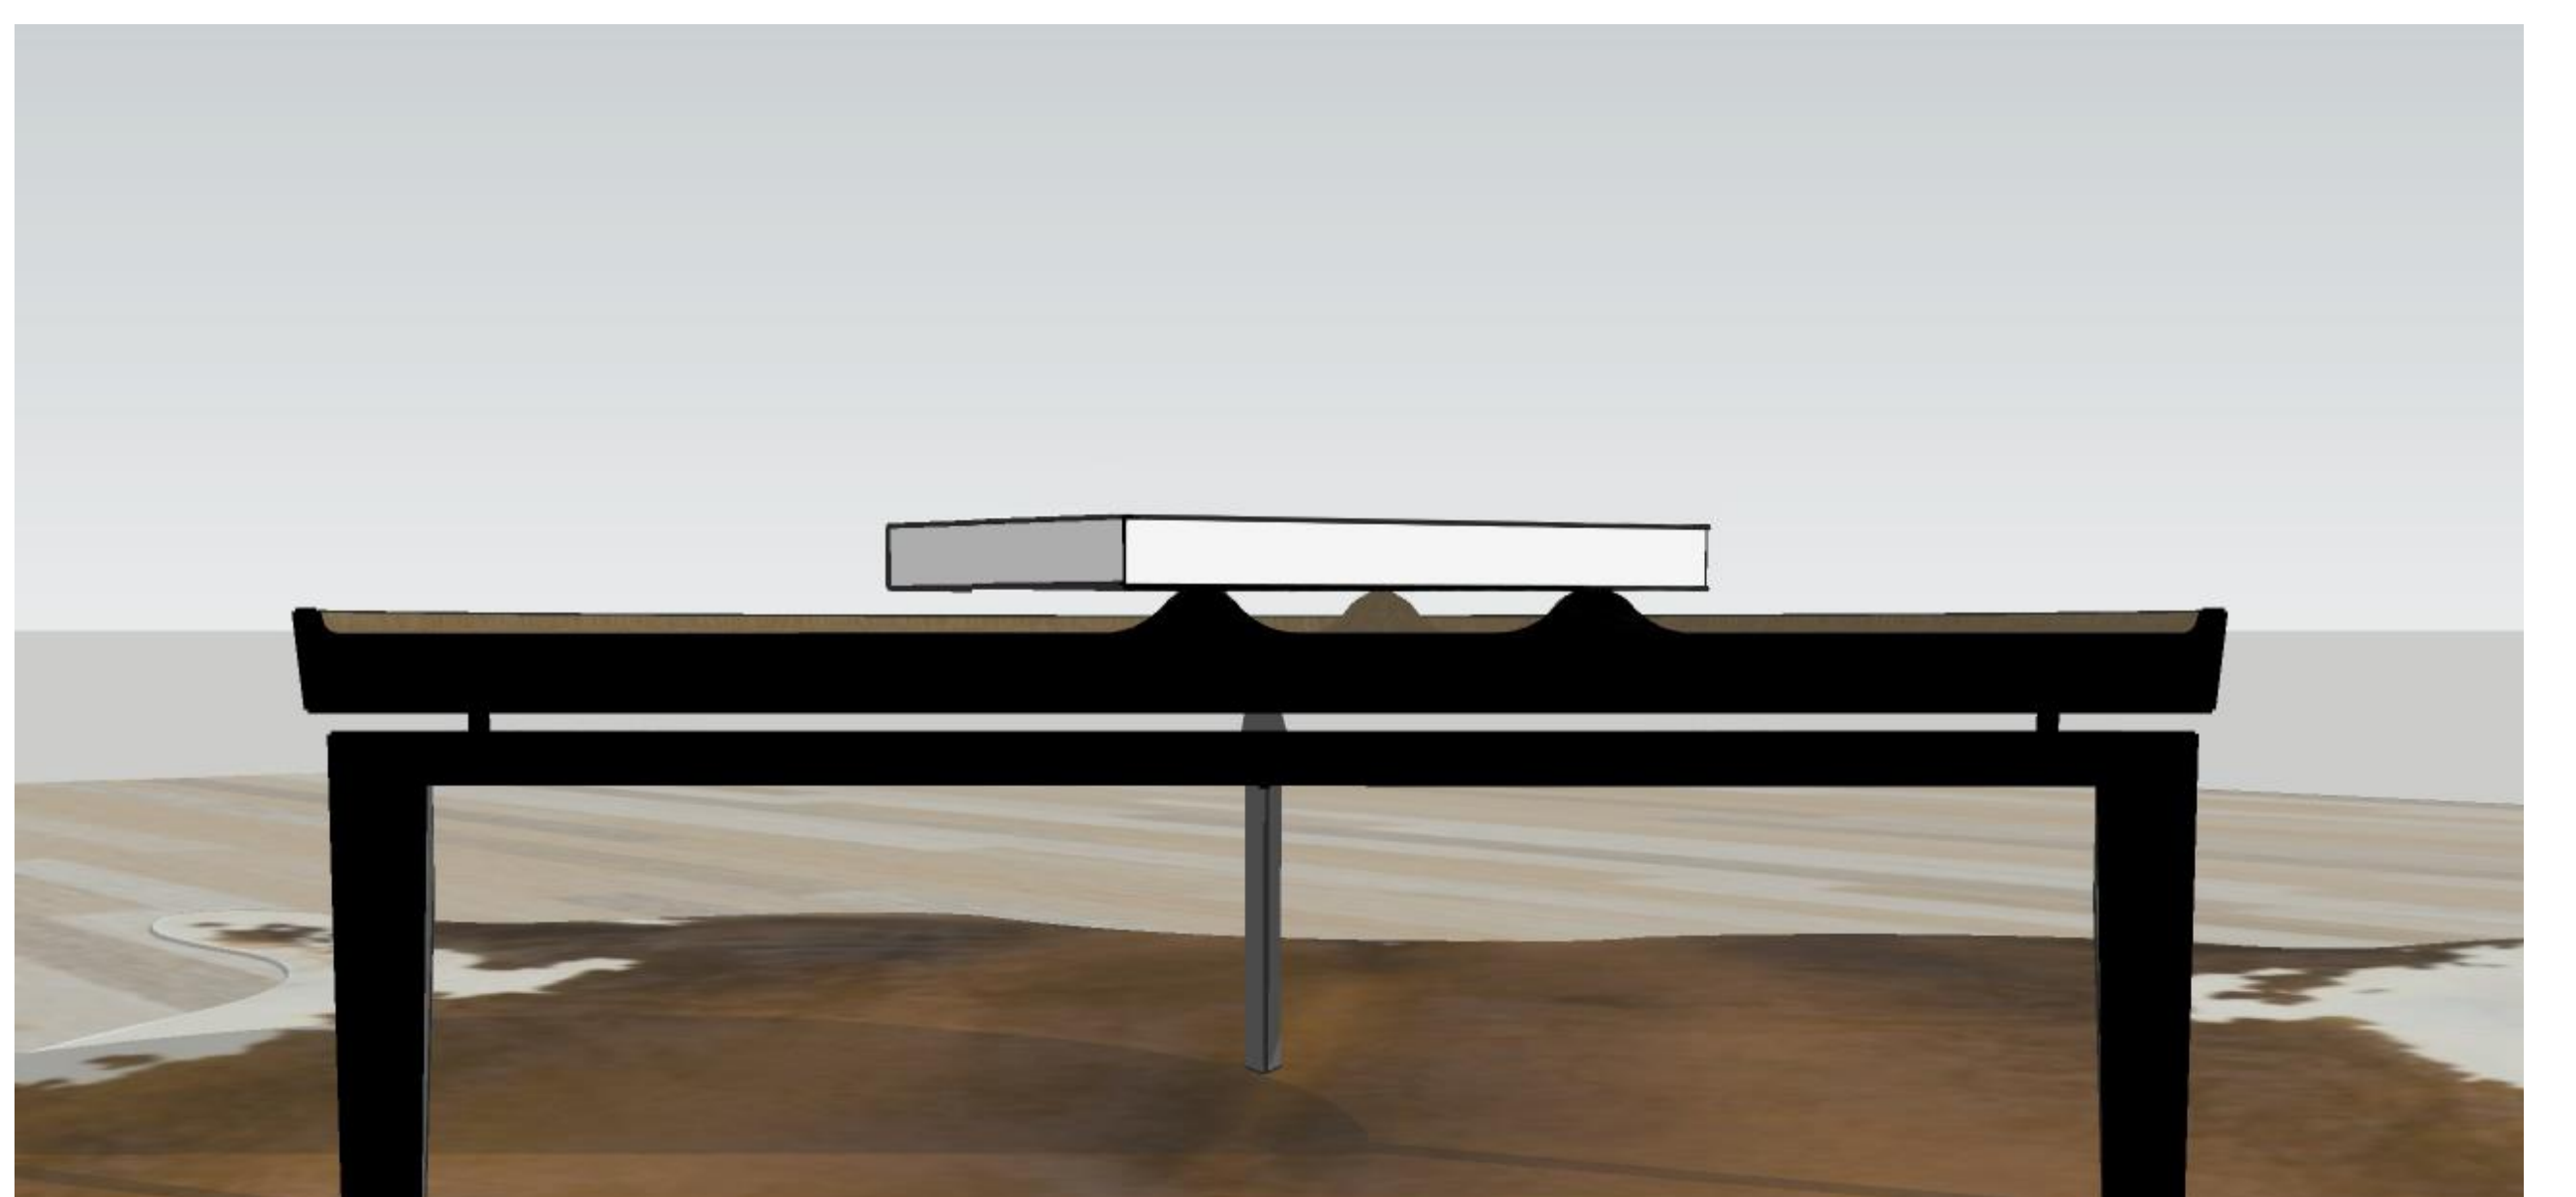

HIGH+DRY
 Intent: Vertically separate coffee + coffee table books
 Utility: One-handed large format book pick up
 Base: BASSLINE Round 39", 7245 Carbon Metallic
 Material: Solid Walnut, matt finish
 Production: CNC
 Dimensions: w. 39" dia., h. 1.5" w/.5" lip,
 (3) 1" h. (2" dia.) raised spheres equally separated @ 8"

high

wet

contain